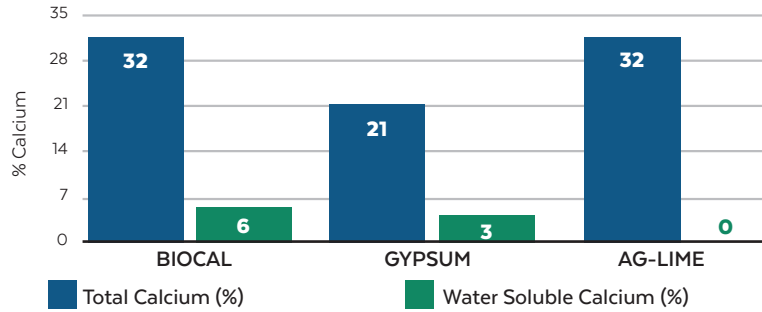

Adding *Bio-Cal*[®] to your soil fertility program is a cost-effective, proven way to build efficient soils and optimize crop response.

Bio-Cal[®]

Midwestern BioAg[™]

10955 Blackhawk Drive
Blue Mounds, WI 53517

Total and Water Soluble Calcium¹

- Contains 32% total Calcium and more water-soluble Calcium at 6% than other leading calcium products
- Offers a balanced blend of Calcium in five forms
- Provides highly soluble Calcium readily available to plants upon application AND throughout the growing season