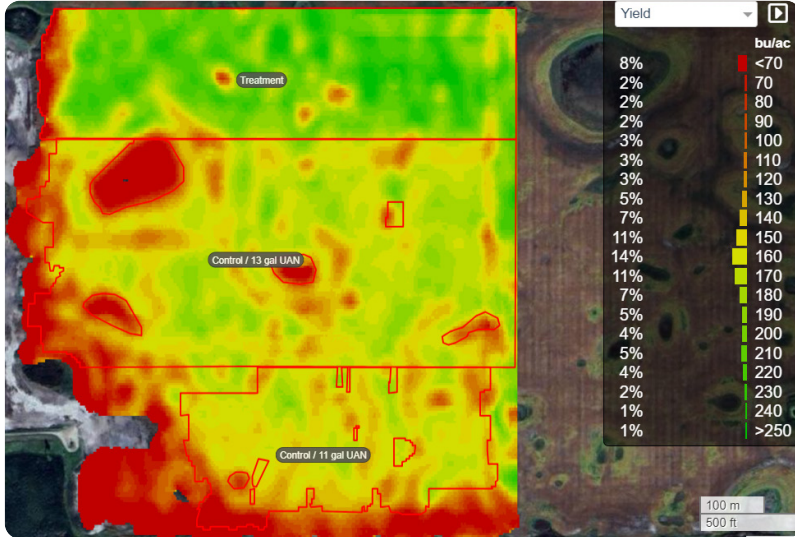

**Bio-Gel[®] Technology has shown increases
in available nitrate nitrogen by over 40%.**

Bio-Gel[®]

Midwestern BioAg[™]

10955 Blackhawk Drive
Blue Mounds, WI 53517

The efficiency increases your yield potential over 30 bu/ac while reducing your nitrogen application by 24 lbs/acre!