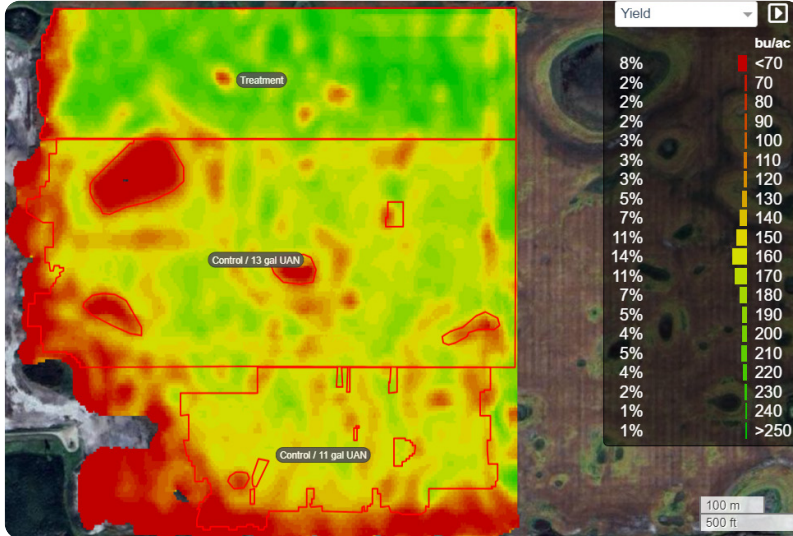

**Bio-Gel[®] Technology has shown increases
in available nitrate nitrogen by over 40%.**

Bio-Gel[®]

Midwestern BioAg[™]

10955 Blackhawk Drive
Blue Mounds, WI 53517

The efficiency increases your yield potential over 30 bu/ac while reducing your nitrogen application by 24 lbs/acre!