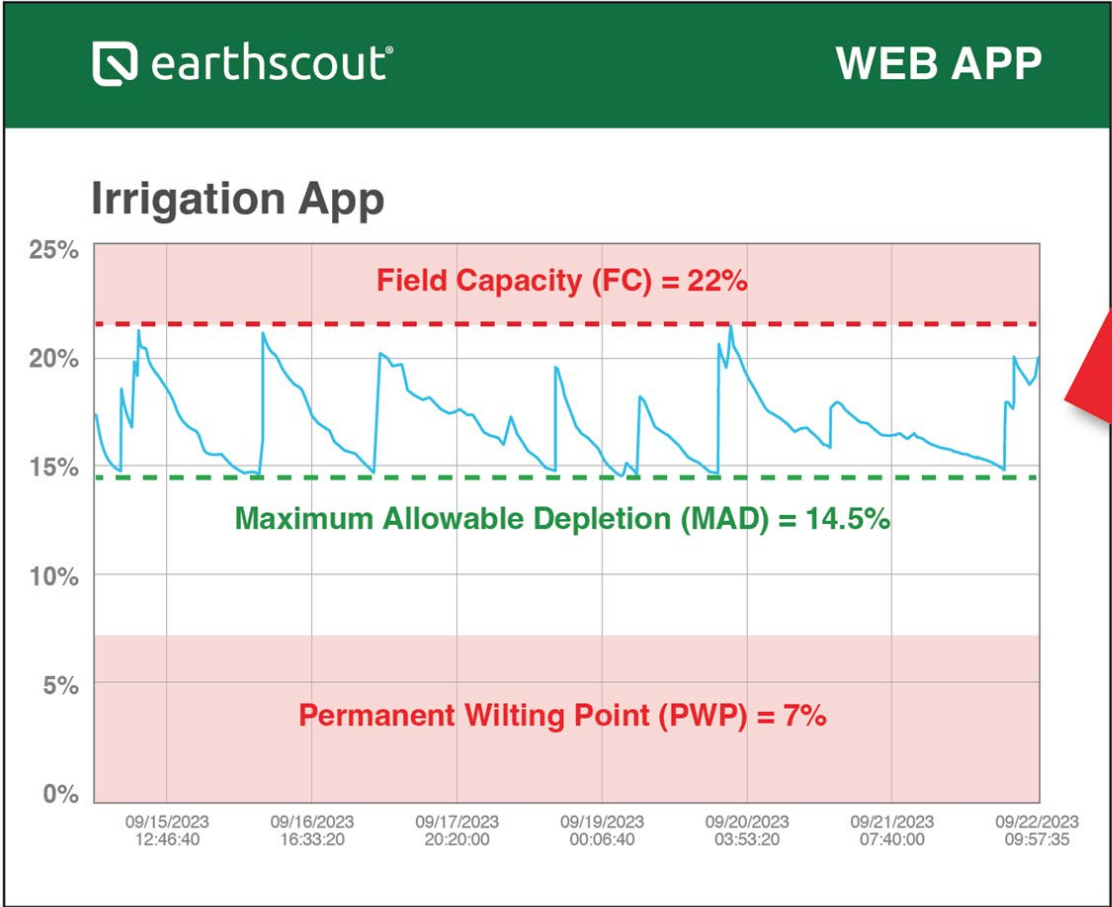

# L-Series Soil Moisture Monitors

- Cellular Soil Moisture Sensor
- Sends Data in Real Time to the EarthScout App
  - Soil Moisture
  - Soil Temperature
  - Soil EC
  - Air Temp/Humidity

# EarthScout Soil Moisture Monitors

- TDR Soil Moisture Sensors
  - Installs into undisturbed soil
  - No Calibration Required
  - Easy to install and uninstall
  - Proven accuracy and reliability

# EarthScout App

# EarthScout App – Irrigation Guidelines

**IRRIGATE  
BETWEEN DASH  
LINES**