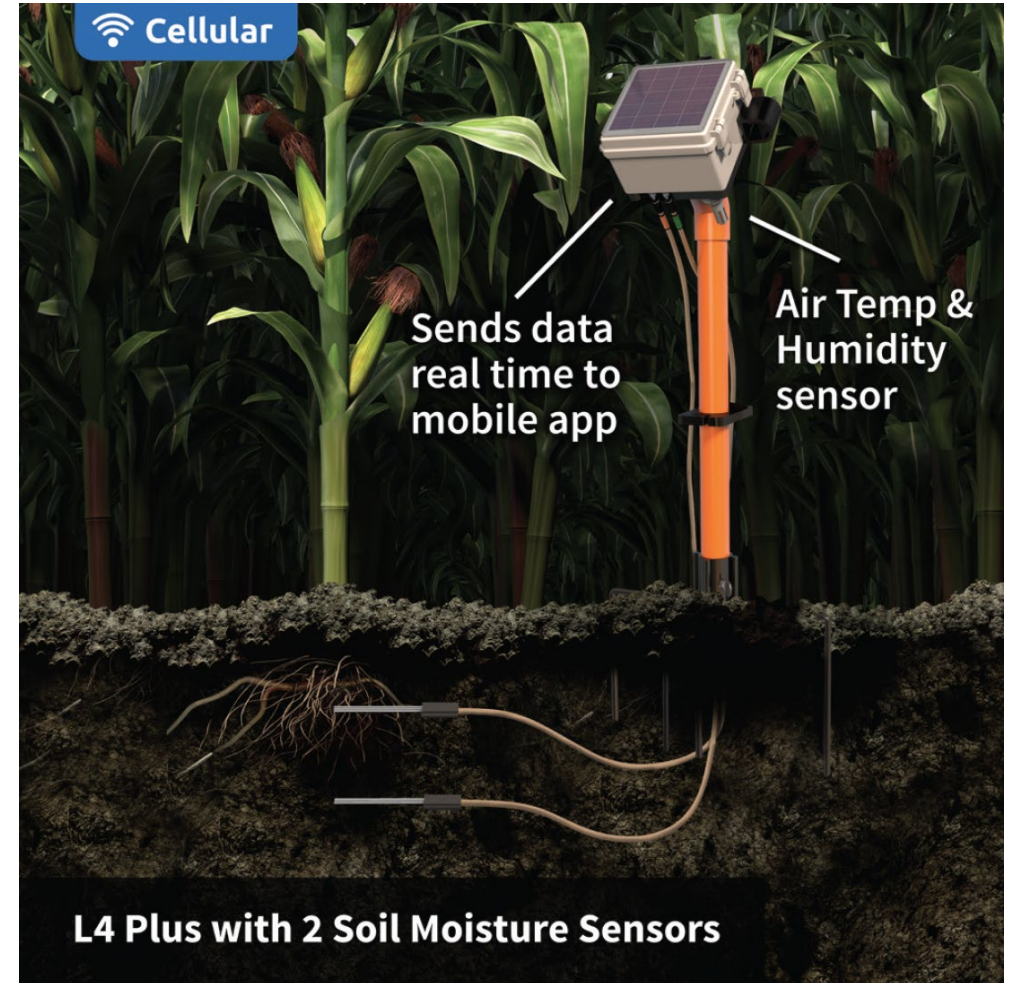

earthscout

Anna Barr –Technical Agronomist

# L-Series Soil Moisture Monitors

- Cellular Soil Moisture Sensor
- Sends Data in Real Time to the EarthScout App
  - Soil Moisture
  - Soil Temperature
  - Soil EC
  - Air Temp/Humidity

# EarthScout Soil Moisture Monitors

- TDR Soil Moisture Sensors
  - Installs into undisturbed soil
  - No Calibration Required
  - Easy to install and uninstall
  - Proven accuracy and reliability

# WeatherCub1: All-In-One Weather Station

- Cellular Weather Station
- Sends Data in Real Time to the EarthScout App
  - Precipitation
  - Air Temp/Humidity
  - Wind Speed and Direction
  - Wind Gust
  - Solar Radiation
  - Barometric Pressure
  - Atmospheric Pressure
  - Lightning Strike Distance and Count