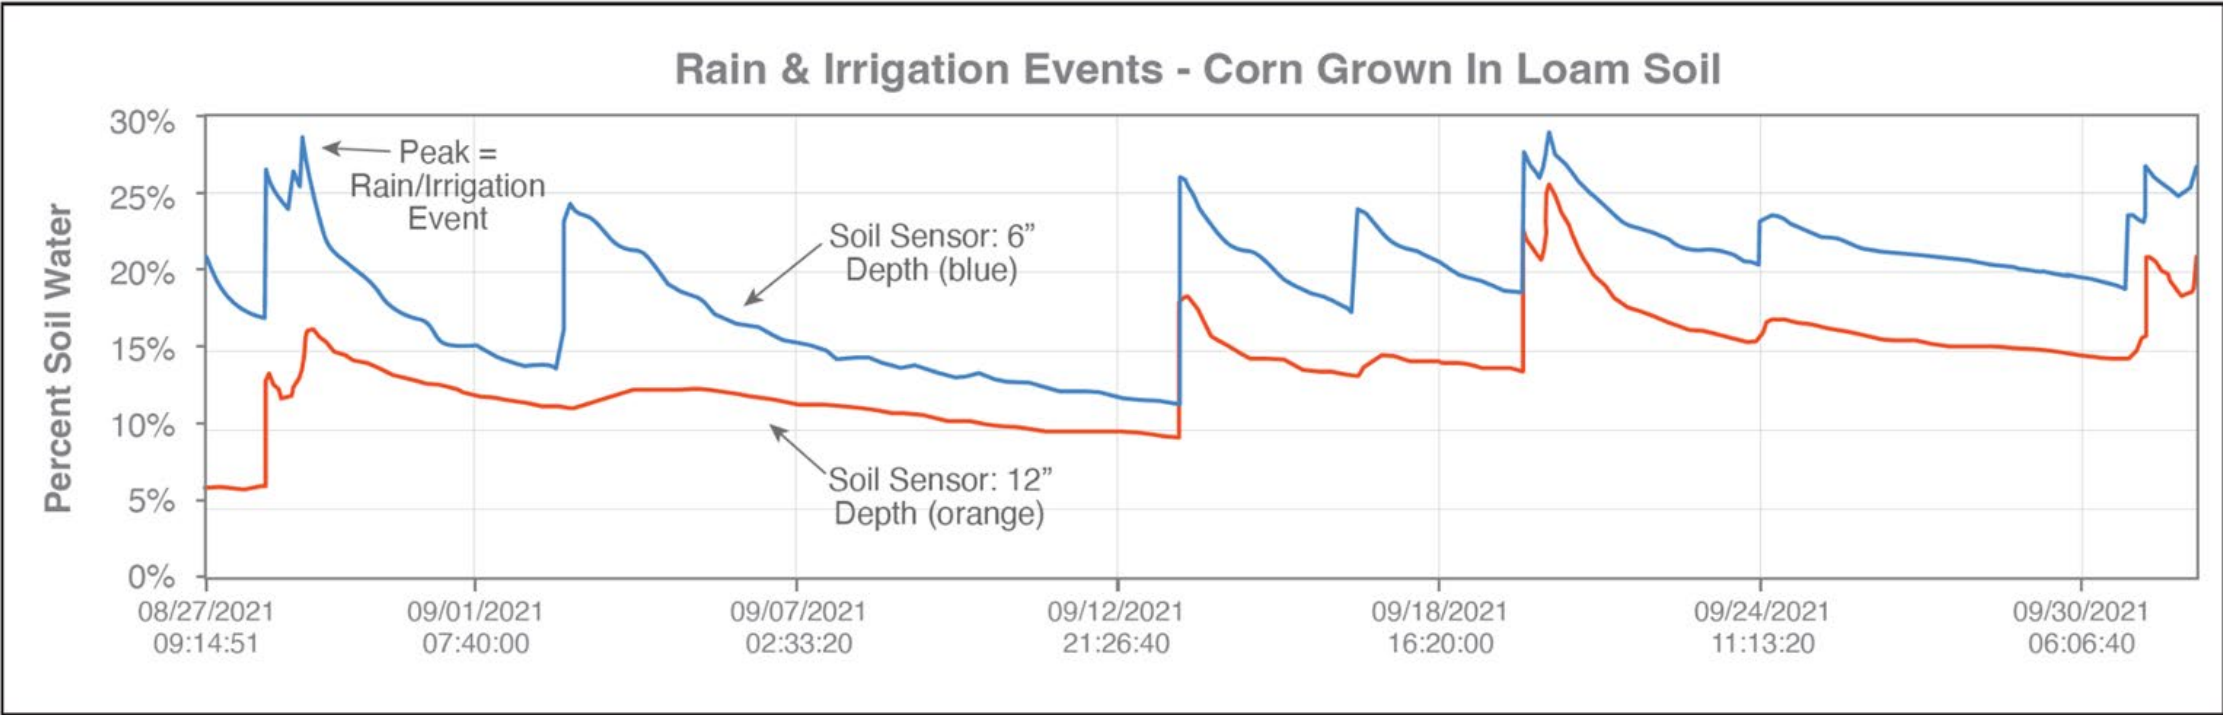

EarthScout App