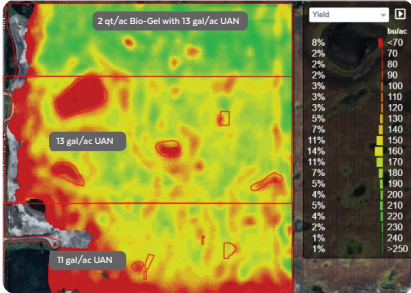

See What 30% More Corn Looks Like

Solutions for Your Soil: TerraNu & Bio-Gel

 **Midwestern BioAg™**

Bio-Gel®

TERRANU®

10955 Blackhawk Drive
Blue Mounds, WI 53517

Corn averages 113.3 bu/ac in Bottineau County, ND
2024 on-farm Midwestern BioAg solution trial results

TerraNu & Bio-Gel RootSurge Applied = 211.57 bu/ac. 35% uplift of 51 bu/ac (green section)

Grower Standard (13 gal UAN) = 165.75 bu/ac
Grower Standard (11 gal UAN) = 154.11 bu/ac

© 2025 Midwestern BioAg Holdings, LLC, 10955 Blackhawk Drive, Blue Mounds, WI 53517. TerraNu® Bio-Gel® are registered trademark of Midwestern BioAg Holdings, LLC